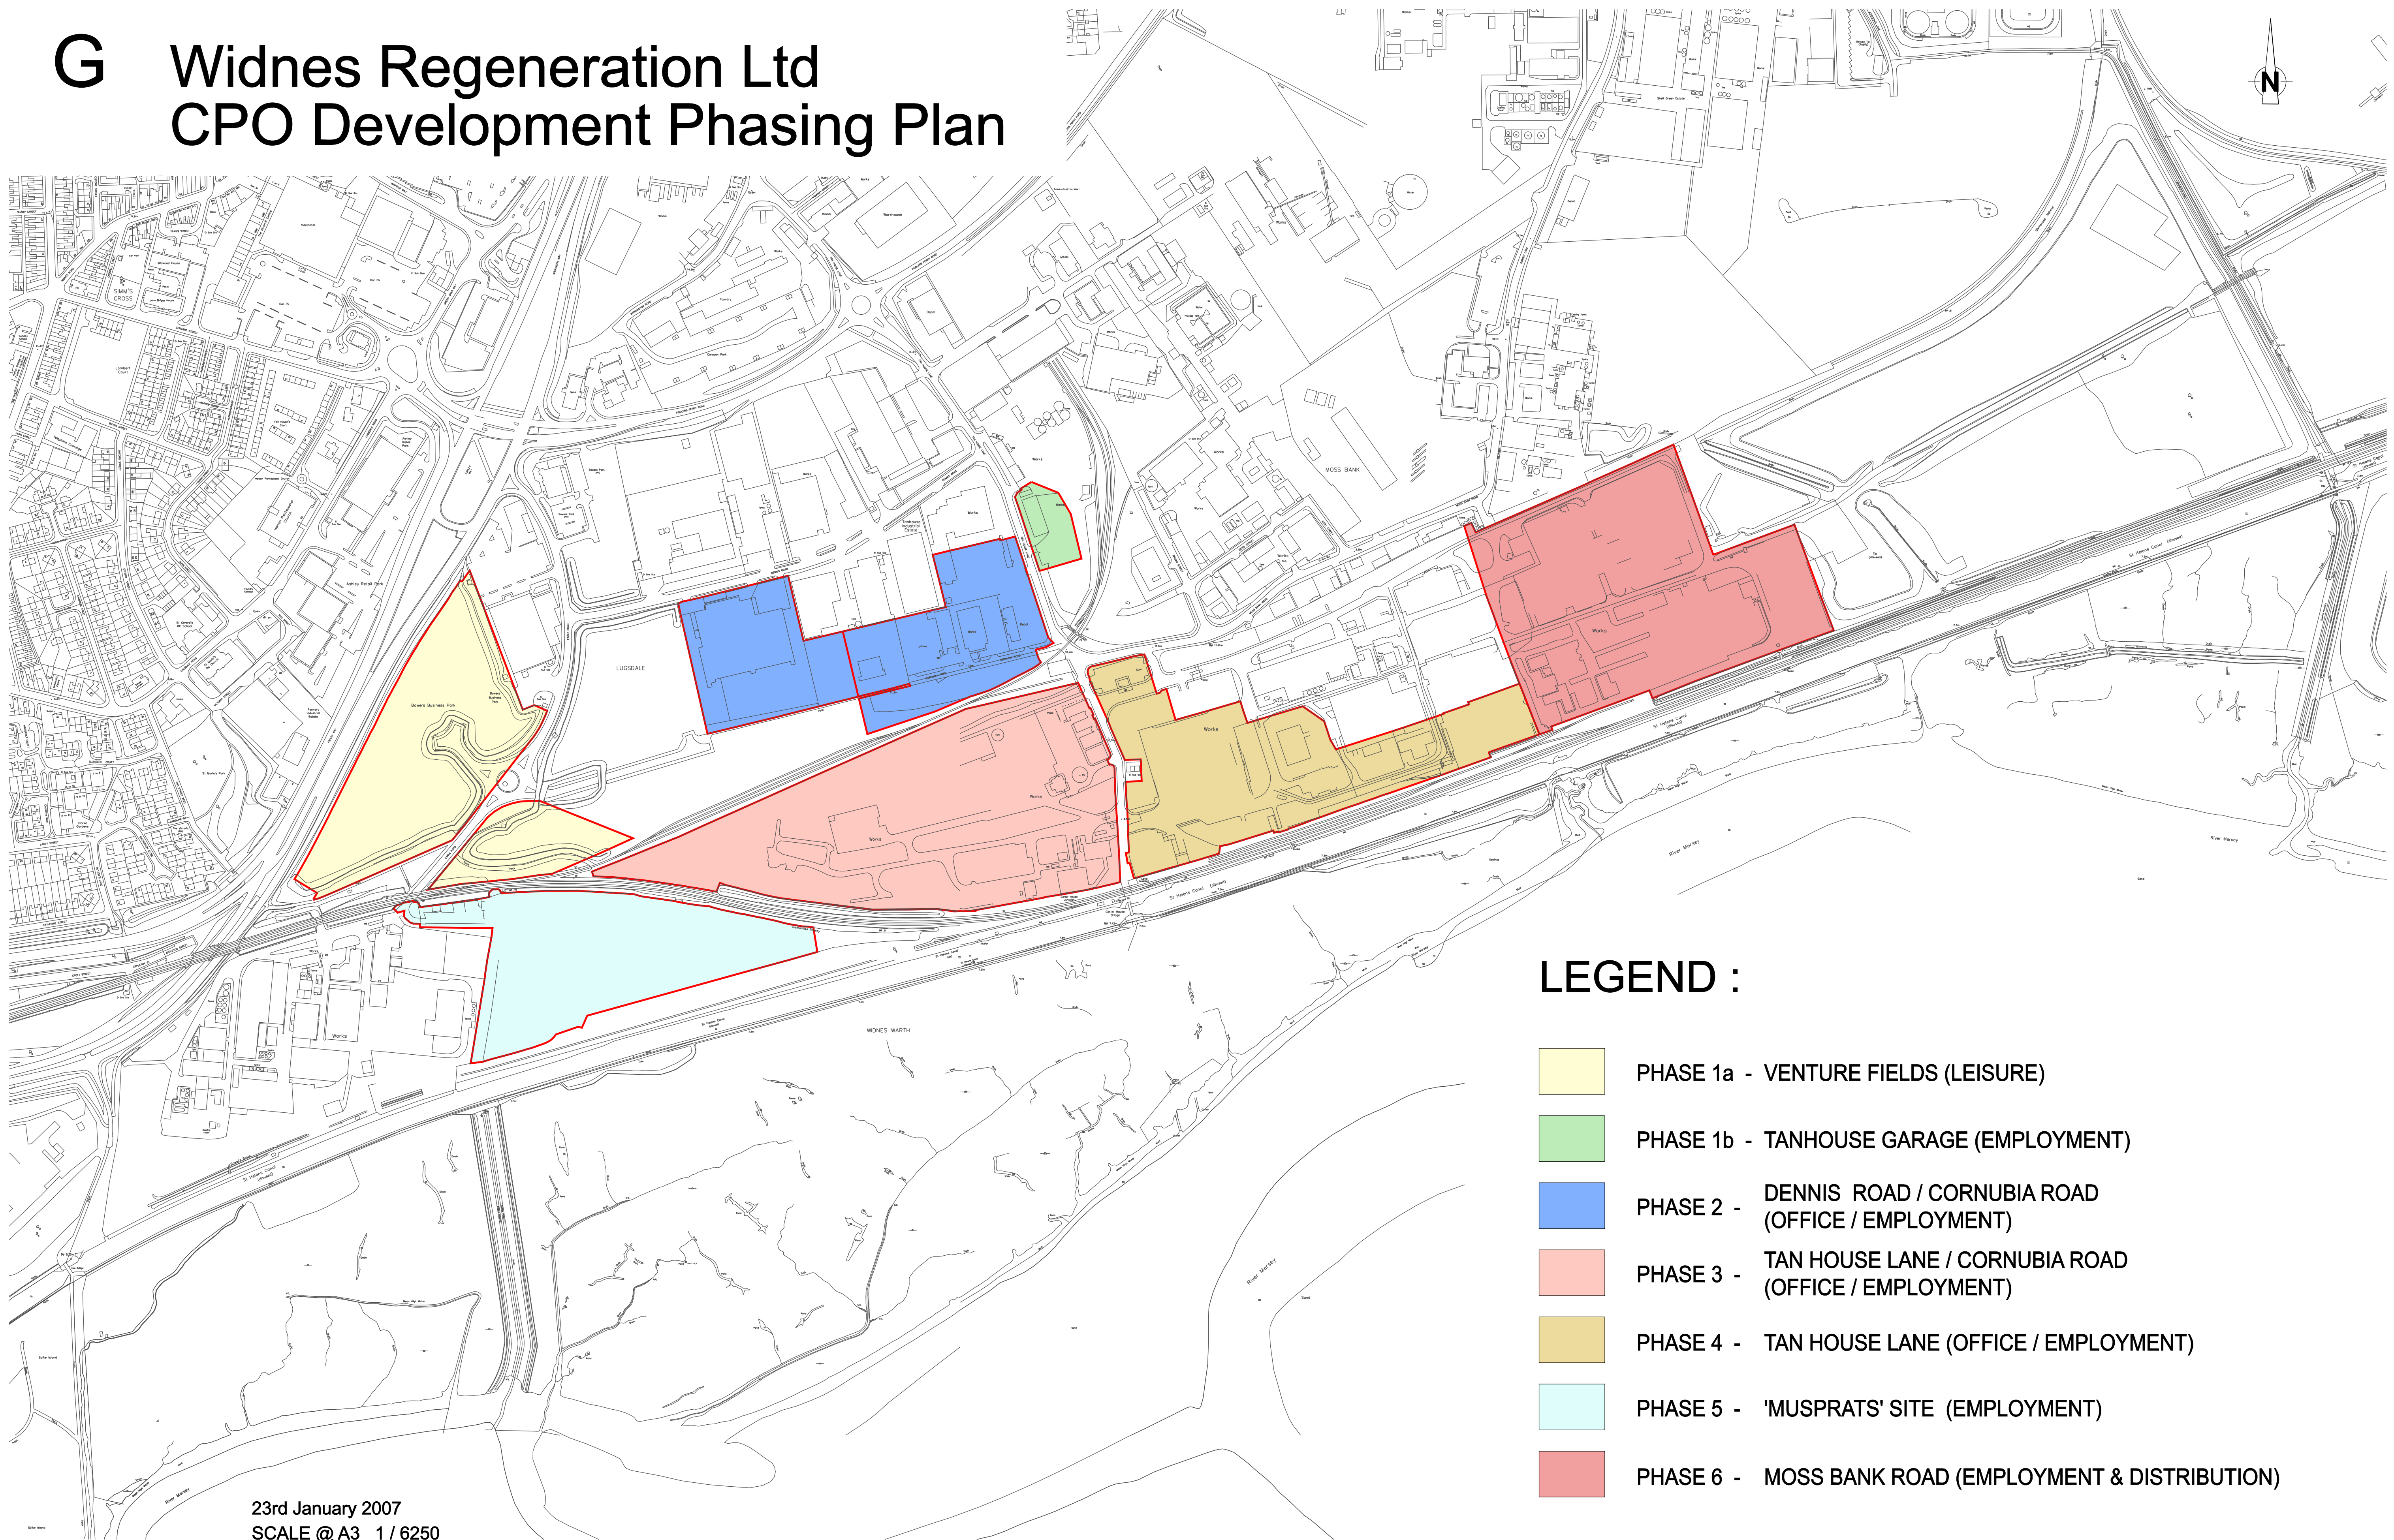

G Widnes Regeneration Ltd CPO Development Phasing Plan

LEGEND :

-  PHASE 1a - VENTURE FIELDS (LEISURE)
-  PHASE 1b - TANHOUSE GARAGE (EMPLOYMENT)
-  PHASE 2 - DENNIS ROAD / CORNUBIA ROAD (OFFICE / EMPLOYMENT)
-  PHASE 3 - TAN HOUSE LANE / CORNUBIA ROAD (OFFICE / EMPLOYMENT)
-  PHASE 4 - TAN HOUSE LANE (OFFICE / EMPLOYMENT)
-  PHASE 5 - 'MUSPRATS' SITE (EMPLOYMENT)
-  PHASE 6 - MOSS BANK ROAD (EMPLOYMENT & DISTRIBUTION)